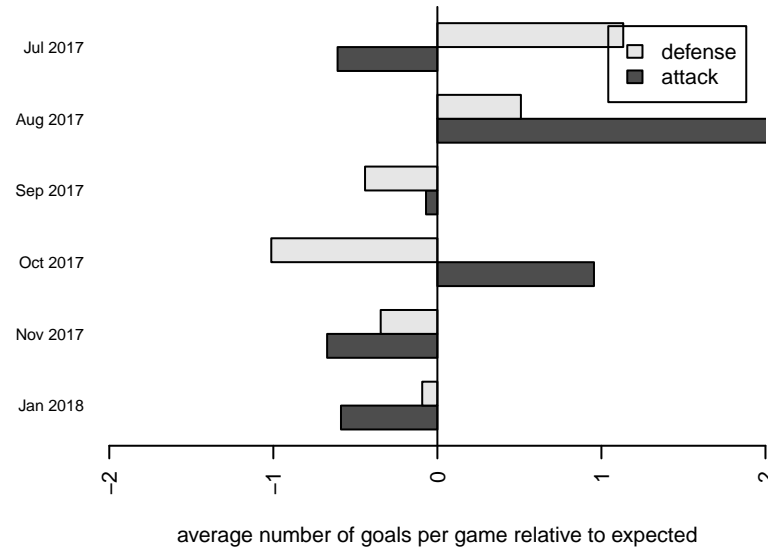

Performance relative to 13 month average