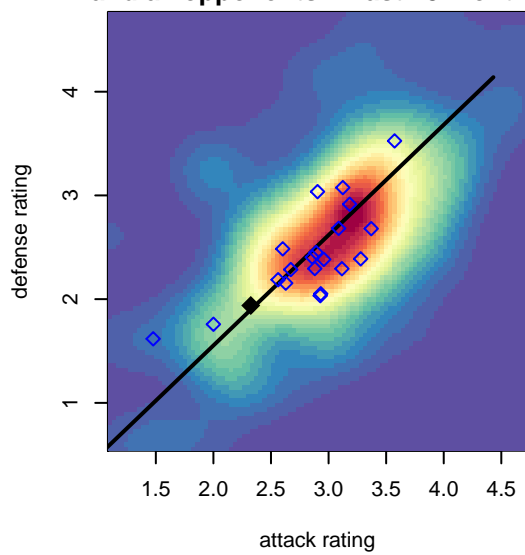

**attack and defense rating
relative to others at age
and all opponents in last 13 months**