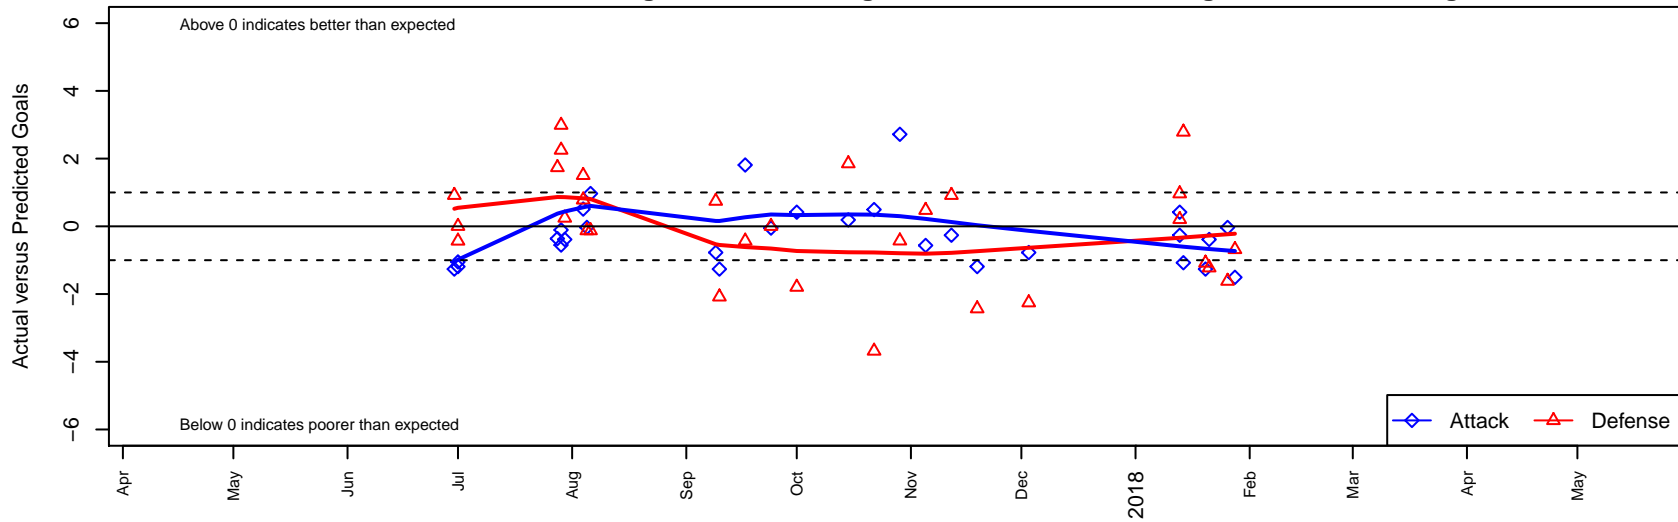

# PacNW White B00

Pacific Northwest SC  
 Tukwila, WA  
 B00 total strength=1415  
 attack=10.22 defense=6.95  
 fall league = RCL B00 Div 3

alt names used:  
 PacNW B00 White C  
 PacNW B00 White C

Venues played:  
 2017 Rainier Challenge Samba U19  
 2017 Oswego Nike Cup Super Group Silver U1  
 2017 WA Rush Cup BU19 Silver  
 2017 RCL B00 Div 3  
 2017 PacNW Winter Classic 99/00 Premier 2  
 2017 WYS Presidents Cup B00 19 Division 2

**PacNW White B00**  
 Dots are actual minus expected GF (blue circles) and GA (red triangles).  
 Blue line is smoothed change in attack strength. Red is smoothed change in defense strength.

**attack and defense variance (black dot)  
relative to other teams  
and top 10 in region**