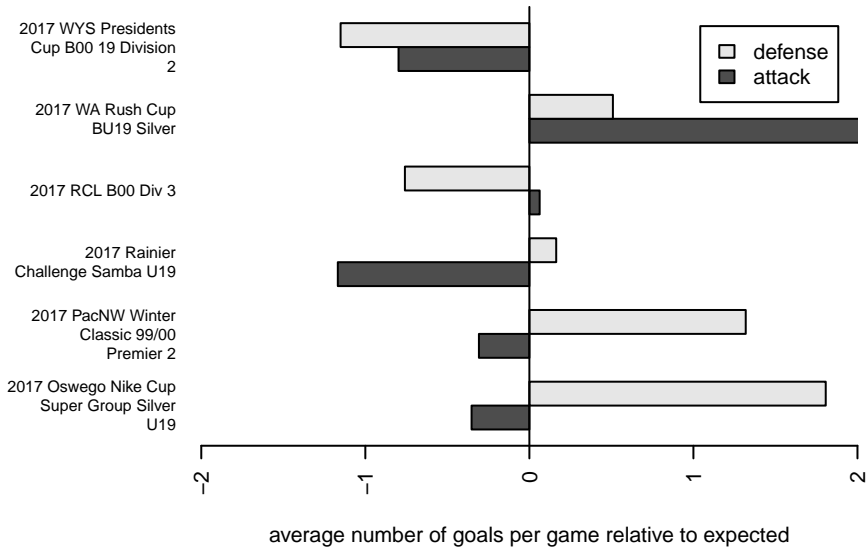

Performance relative to 13 month average