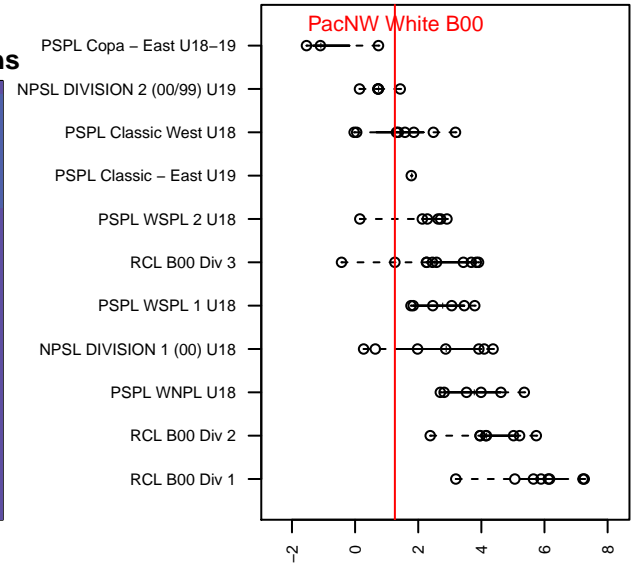

**attack and defense rating
relative to others at age
and all opponents in last 13 months**