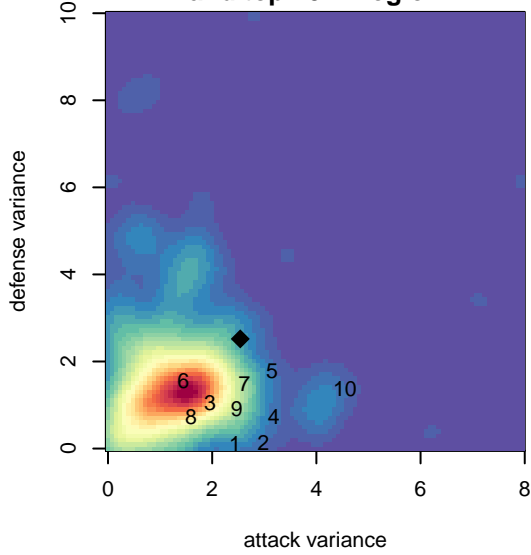

# PacNW White B00

Pacific Northwest SC  
 Tukwila, WA  
 B00 total strength=1415  
 attack=10.22 defense=6.95  
 fall league = RCL B00 Div 3

alt names used:  
 PacNW B00 White C  
 PacNW B00 White C

Venues played:  
 2017 Rainier Challenge Samba U19  
 2017 Oswego Nike Cup Super Group Silver U1  
 2017 WA Rush Cup BU19 Silver  
 2017 RCL B00 Div 3  
 2017 PacNW Winter Classic 99/00 Premier 2  
 2017 WYS Presidents Cup B00 19 Division 2

**PacNW White B00**  
 Dots are actual minus expected GF (blue circles) and GA (red triangles).  
 Blue line is smoothed change in attack strength. Red is smoothed change in defense strength.

**attack and defense variance (black dot)  
relative to other teams  
and top 10 in region**